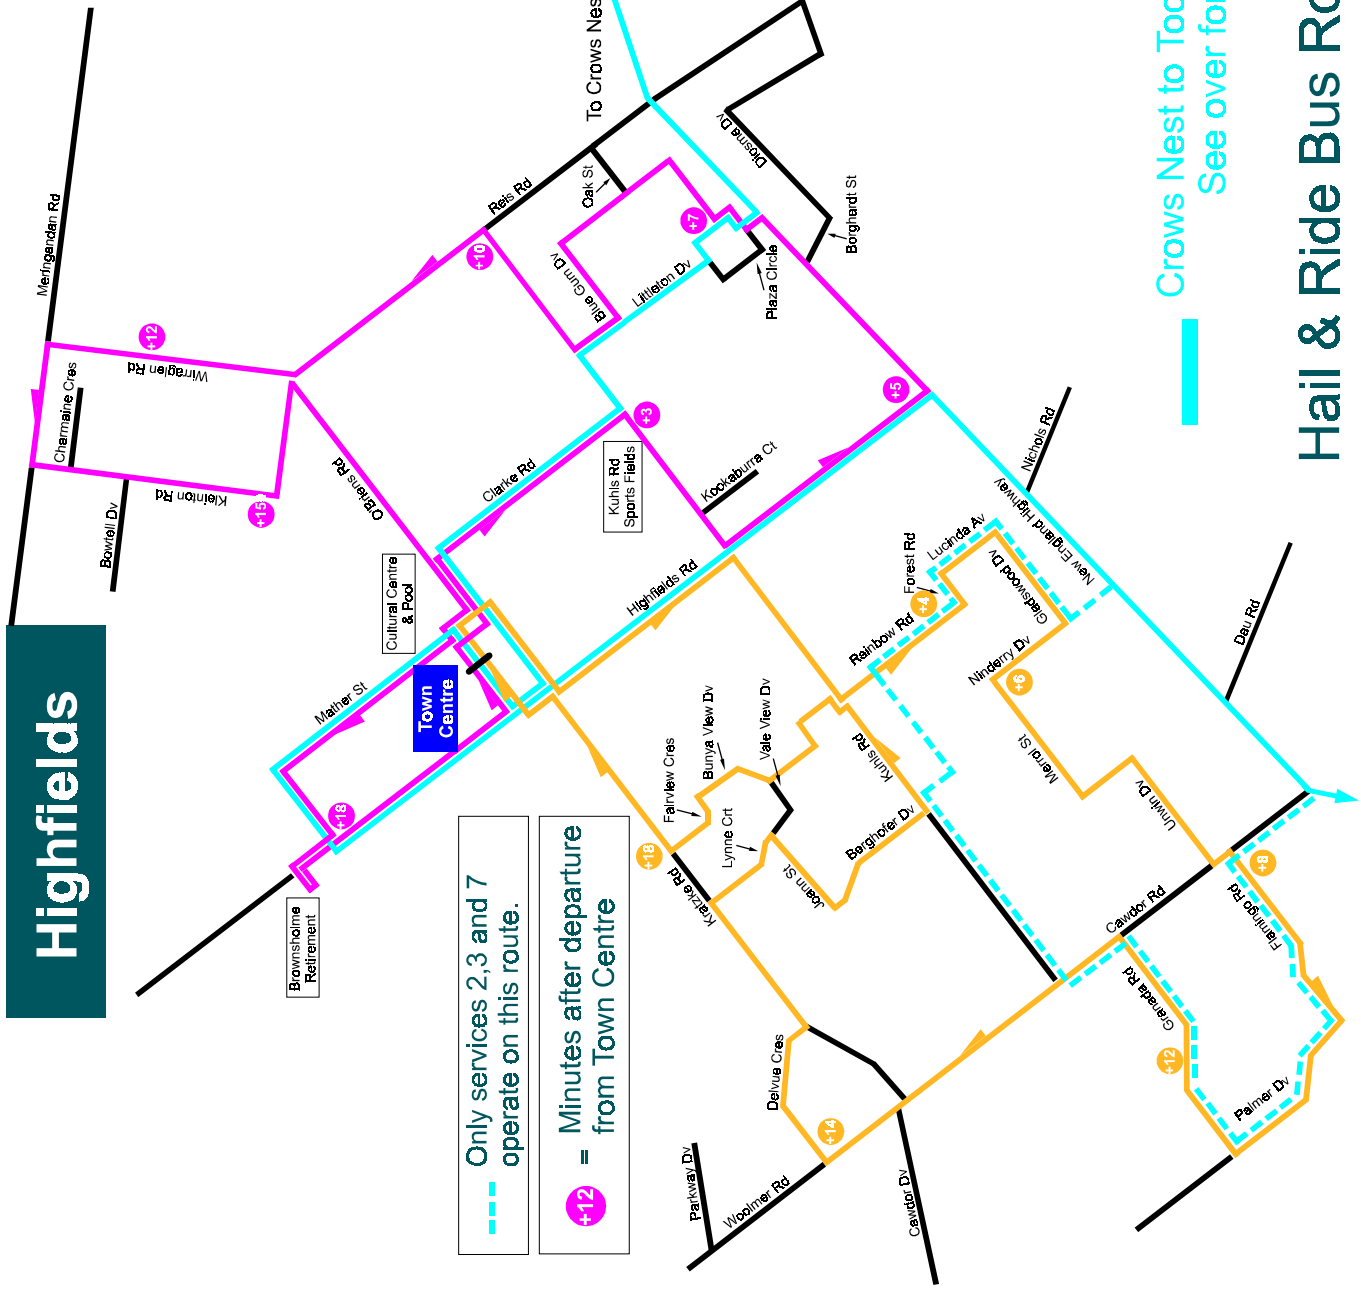

# HIGHFIELDS NORTH

Highfields Village	9.00	10.00	11.00	1.00	2.00
Clark Road	9.03	10.03	11.03	1.03	2.03
Concept 65	9.05	10.05	11.05	1.05	2.05
Jacaranda Manor	9.06	10.06	11.06	1.06	2.06
Highfields Plaza	9.07	10.07	11.07	1.07	2.07
Kuhls & Reiss	9.10	10.10	11.10	1.10	2.10
Klinton Road	9.14	10.14	11.14	1.14	2.14
Brownsholme	9.18	10.18	11.18	1.18	2.18
Highfields Village	9.23	10.23	11.23	1.23	2.23

# HIGHFIELDS SOUTH

Highfields Village	9.30	10.30	11.30	1.30	2.30
Highfields & Kuhls Road	9.32	10.32	11.32	1.32	2.32
Forest Road	9.34	10.34	11.34	1.34	2.34
Unwin Drive	9.37	10.37	11.37	1.37	2.37
Palmer & Granada	9.40	10.40	11.40	1.40	2.40
Delvue Crescent	9.44	10.44	11.44	1.44	2.44
Kuhls & Bunya View Drive	9.48	10.48	11.48	1.48	2.48
Highfields Village	9.53	10.53	11.53	1.53	2.53

**Local Fares**  
 Adult \$2.35  
 Pensioners \$1.15  
 Students \$1.15  
 Children \$1.15  
 (One way - GST Inclusive)

--- Only services 2, 3 and 7 operate on this route.  
 +12 = Minutes after departure from Town Centre

# Hail & Ride Bus Routes

To Toowoomba